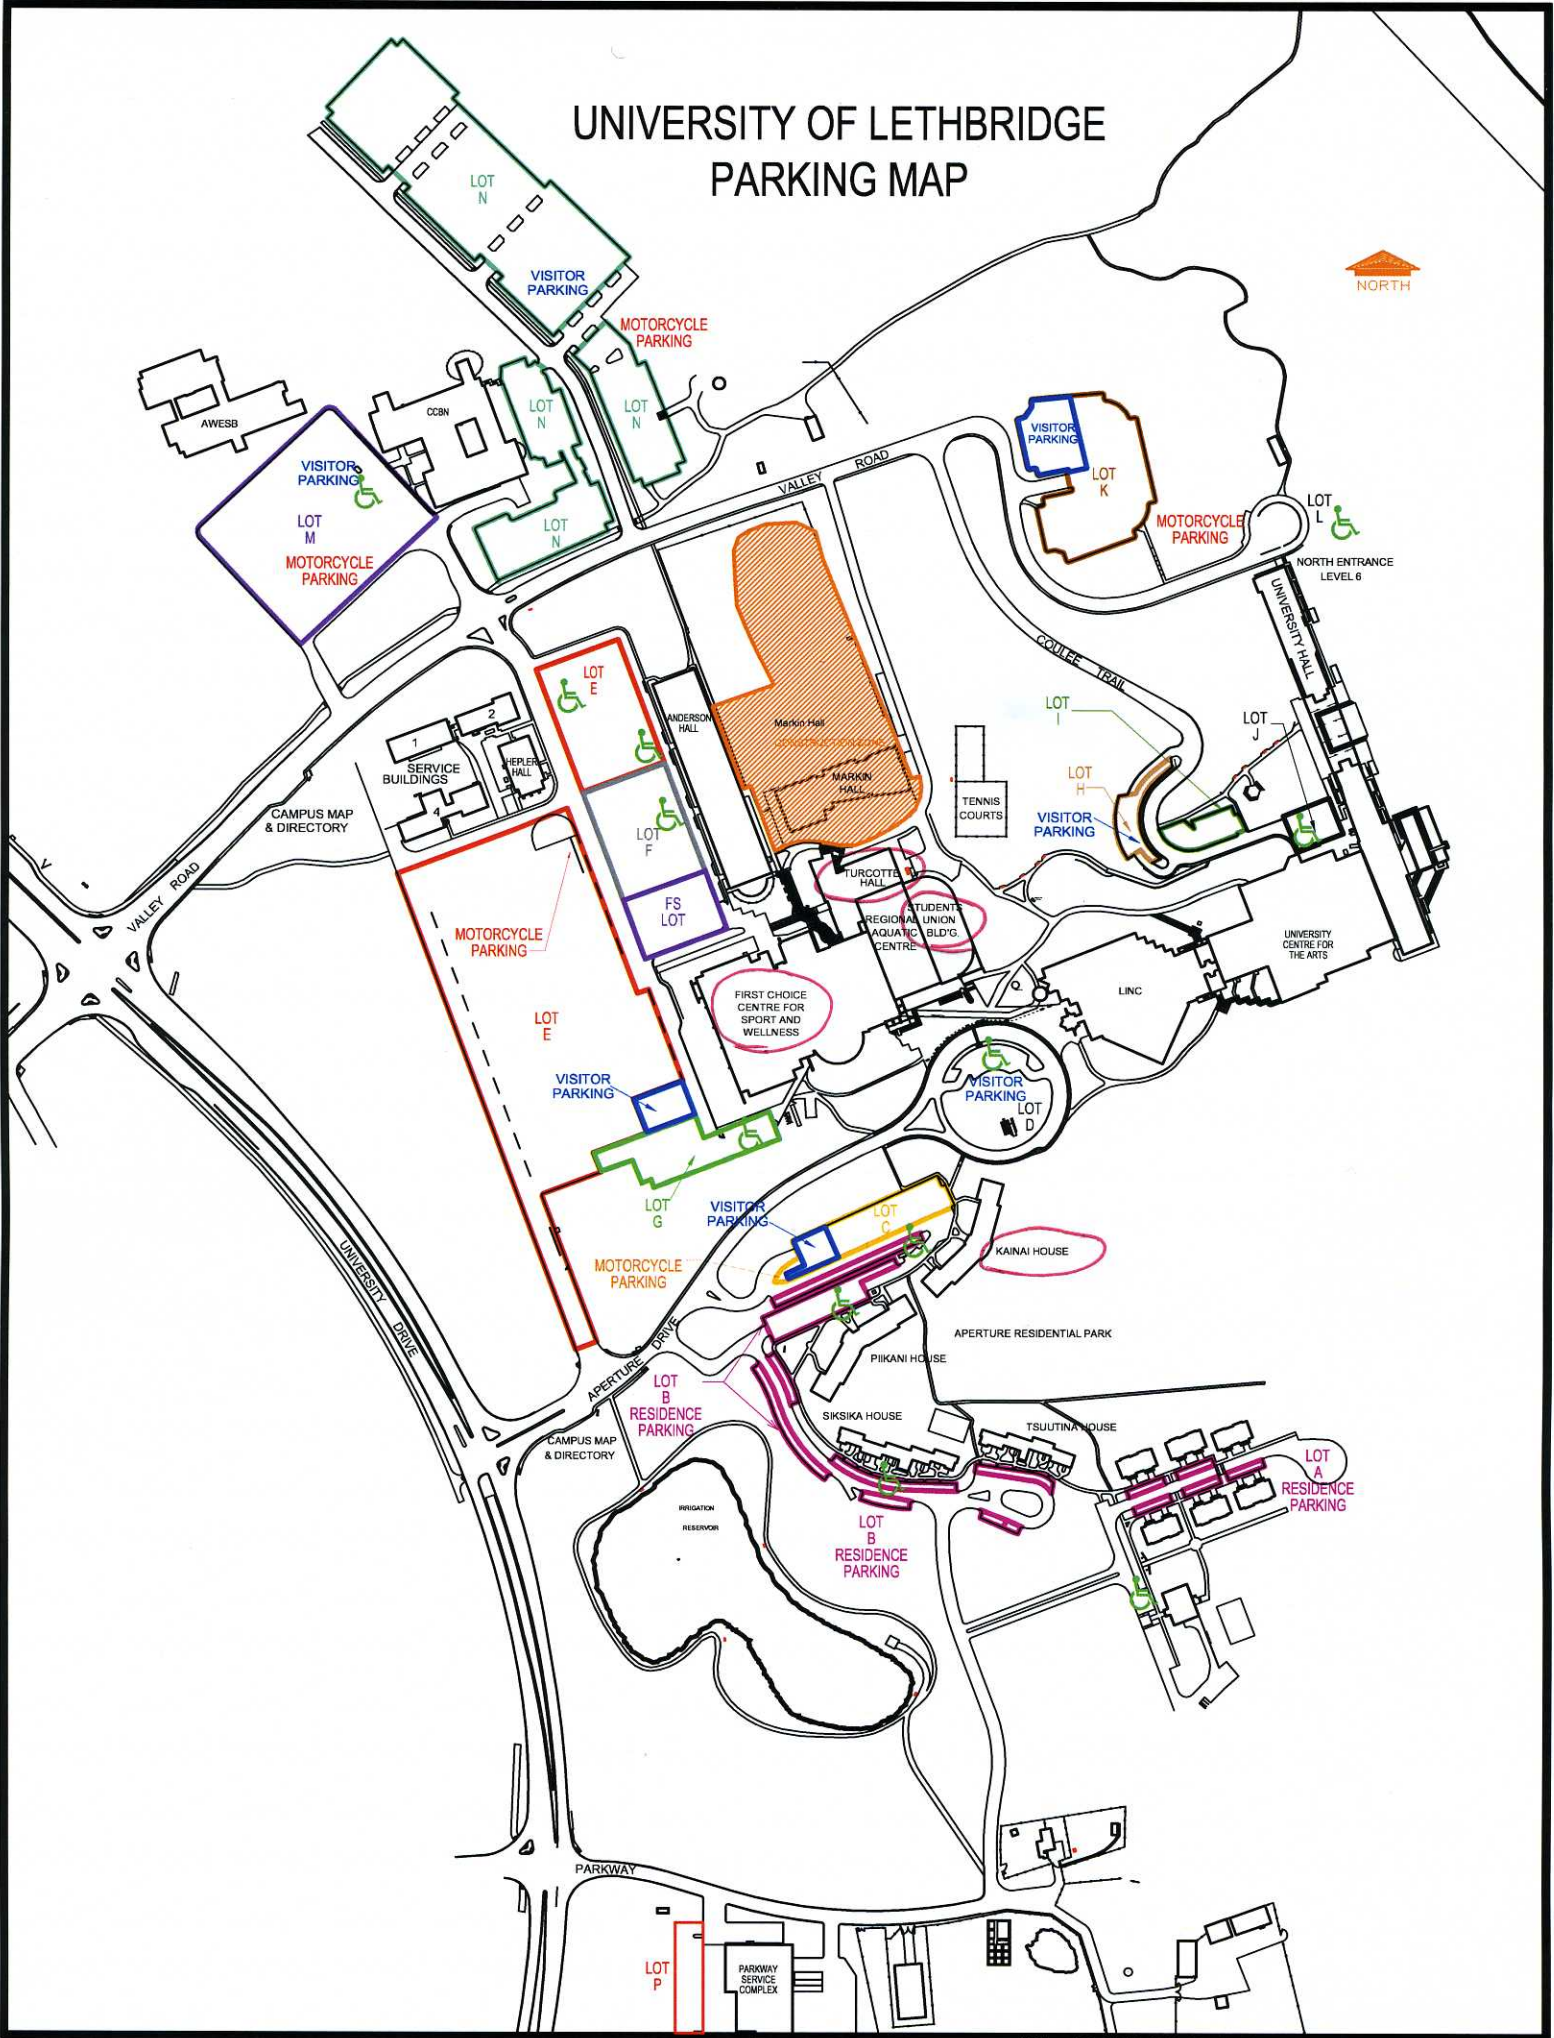

UNIVERSITY OF LETHBRIDGE PARKING MAP

WEST
LETHBRIDGE